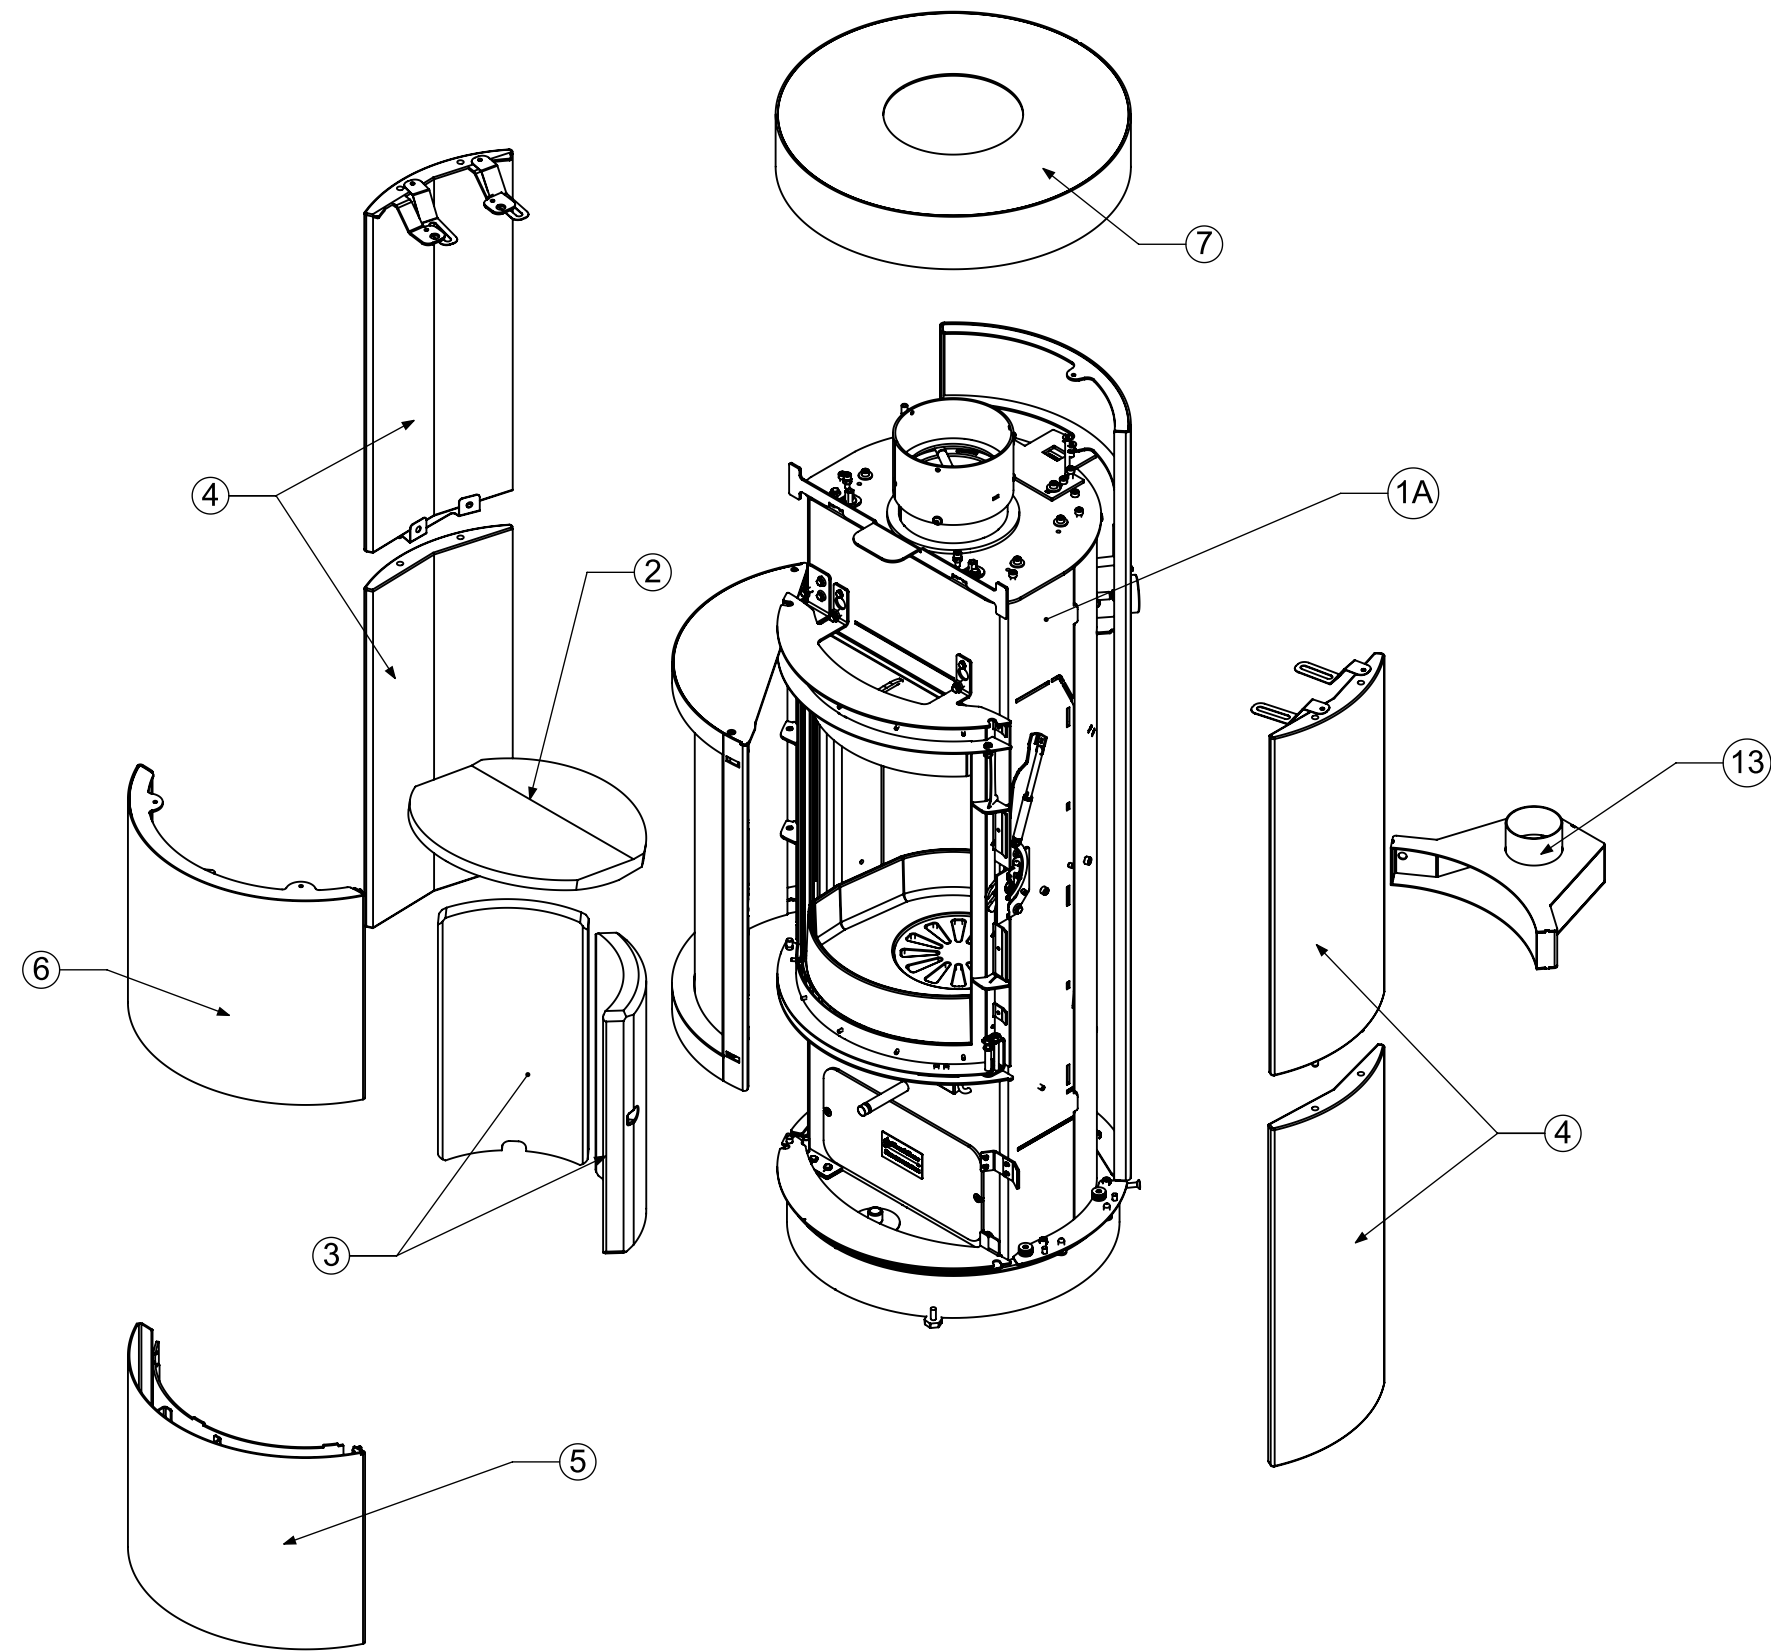

## Illustrated Parts List

# BARI - CERAMIC SET

Number		Part Number	Description
1	A	3917-1012	STOVE: BARI 1, CHARCOAL, NO PANELS
	B	3917-1215	STOVE: BARI 1, BLACK STEEL, SIDES ONLY
	C	3917-2015	STOVE: BARI PLUS, BLK STEEL, SIDES & TOP
2		3060-412	REFRACTORY BAFFLE
3		3060-413	REFRACTORY REAR PANEL, SINGLE
4		1141-4107	SOAPSTONE SIDE
5		1141-4108	SOAPSTONE FRONT BOTTOM
6		1141-4109	SOAPSTONE FRONT TOP
7		1141-4104	SOAPSTONE TOP
8	A	3130-5004	CERAMIC TOP - CHARCOAL, RINGED
	B	3130-7804	CERAMIC TOP - ALABASTER, SMOOTH
	C	3130-8204	CERAMIC TOP - WINTER, LINED
9	A	3130-5006	CERAMIC FRONT TOP - CHARCOAL, RINGED
	B	3130-7806	CERAMIC FRONT TOP - ALABASTER, SMOOTH
	C	3130-8206	CERAMIC FRONT TOP - WINTER, LINED
10	A	3130-5008	CERAMIC FRONT BOTTOM - CHARCOAL, RINGED
	B	3130-7808	CERAMIC FRONT BOTTOM - ALABASTER, SMOOTH
	C	3130-8208	CERAMIC FRONT BOTTOM - WINTER, LINED
11	A	3130-5012	CERAMIC RIGHT SIDE - CHARCOAL, RINGED
	B	3130-7812	CERAMIC RIGHT SIDE - ALABASTER, SMOOTH
	C	3130-8212	CERAMIC RIGHT SIDE - WINTER, LINED
12	A	3130-5013	CERAMIC LEFT SIDE - CHARCOAL, RINGED
	B	3130-7813	CERAMIC LEFT SIDE - ALABASTER, SMOOTH
	C	3130-8213	CERAMIC LEFT SIDE - WINTER, LINED
13		91-53712	OUTSIDE AIR ADAPTER
14	A	5171-154	TOP: STEEL, BARI 1
	B	1141-41	TOP: POL SOAPSTONE, BARI 1