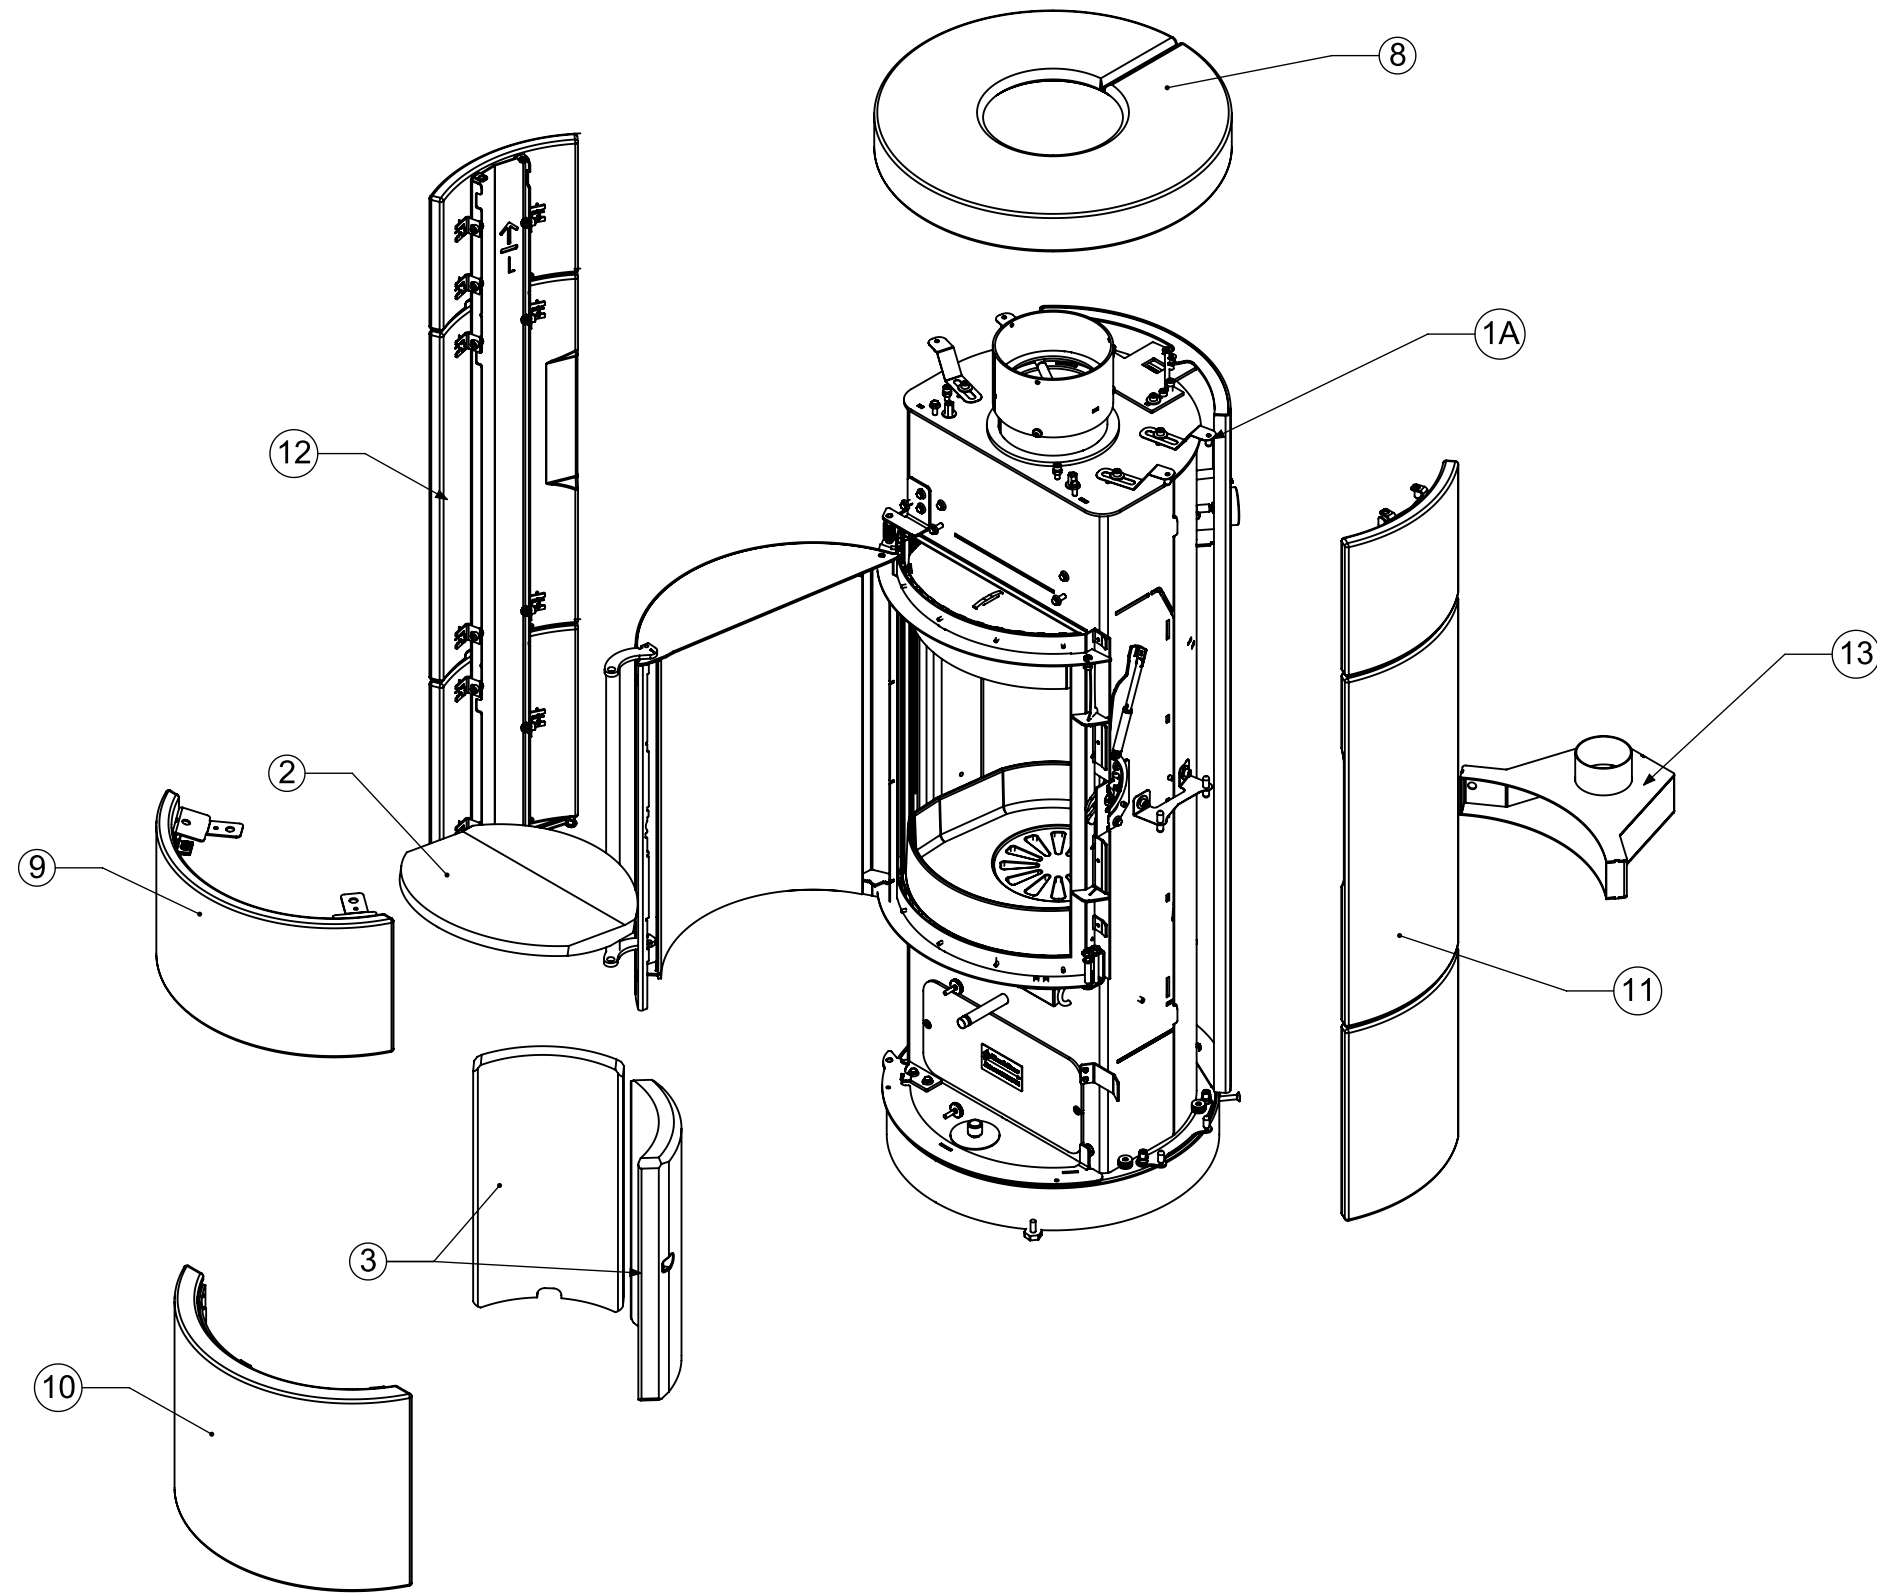

## Illustrated Parts List

# BARI - CERAMIC SET

Number		Part Number	Description
1	A	3917-1012	STOVE: BARI 1, CHARCOAL, NO PANELS
	B	3917-1215	STOVE: BARI 1, BLACK STEEL, SIDES ONLY
	C	3917-2015	STOVE: BARI PLUS, BLK STEEL, SIDES & TOP
2		3060-412	REFRACTORY BAFFLE
3		3060-413	REFRACTORY REAR PANEL, SINGLE
4		1141-4107	SOAPSTONE SIDE
5		1141-4108	SOAPSTONE FRONT BOTTOM
6		1141-4109	SOAPSTONE FRONT TOP
7		1141-4104	SOAPSTONE TOP
8	A	3130-5004	CERAMIC TOP - CHARCOAL, RINGED
	B	3130-7804	CERAMIC TOP - ALABASTER, SMOOTH
	C	3130-8204	CERAMIC TOP - WINTER, LINED
9	A	3130-5006	CERAMIC FRONT TOP - CHARCOAL, RINGED
	B	3130-7806	CERAMIC FRONT TOP - ALABASTER, SMOOTH
	C	3130-8206	CERAMIC FRONT TOP - WINTER, LINED
10	A	3130-5008	CERAMIC FRONT BOTTOM - CHARCOAL, RINGED
	B	3130-7808	CERAMIC FRONT BOTTOM - ALABASTER, SMOOTH
	C	3130-8208	CERAMIC FRONT BOTTOM - WINTER, LINED
11	A	3130-5012	CERAMIC RIGHT SIDE - CHARCOAL, RINGED
	B	3130-7812	CERAMIC RIGHT SIDE - ALABASTER, SMOOTH
	C	3130-8212	CERAMIC RIGHT SIDE - WINTER, LINED
12	A	3130-5013	CERAMIC LEFT SIDE - CHARCOAL, RINGED
	B	3130-7813	CERAMIC LEFT SIDE - ALABASTER, SMOOTH
	C	3130-8213	CERAMIC LEFT SIDE - WINTER, LINED
13		91-53712	OUTSIDE AIR ADAPTER
14	A	5171-154	TOP: STEEL, BARI 1
	B	1141-41	TOP: POL SOAPSTONE, BARI 1