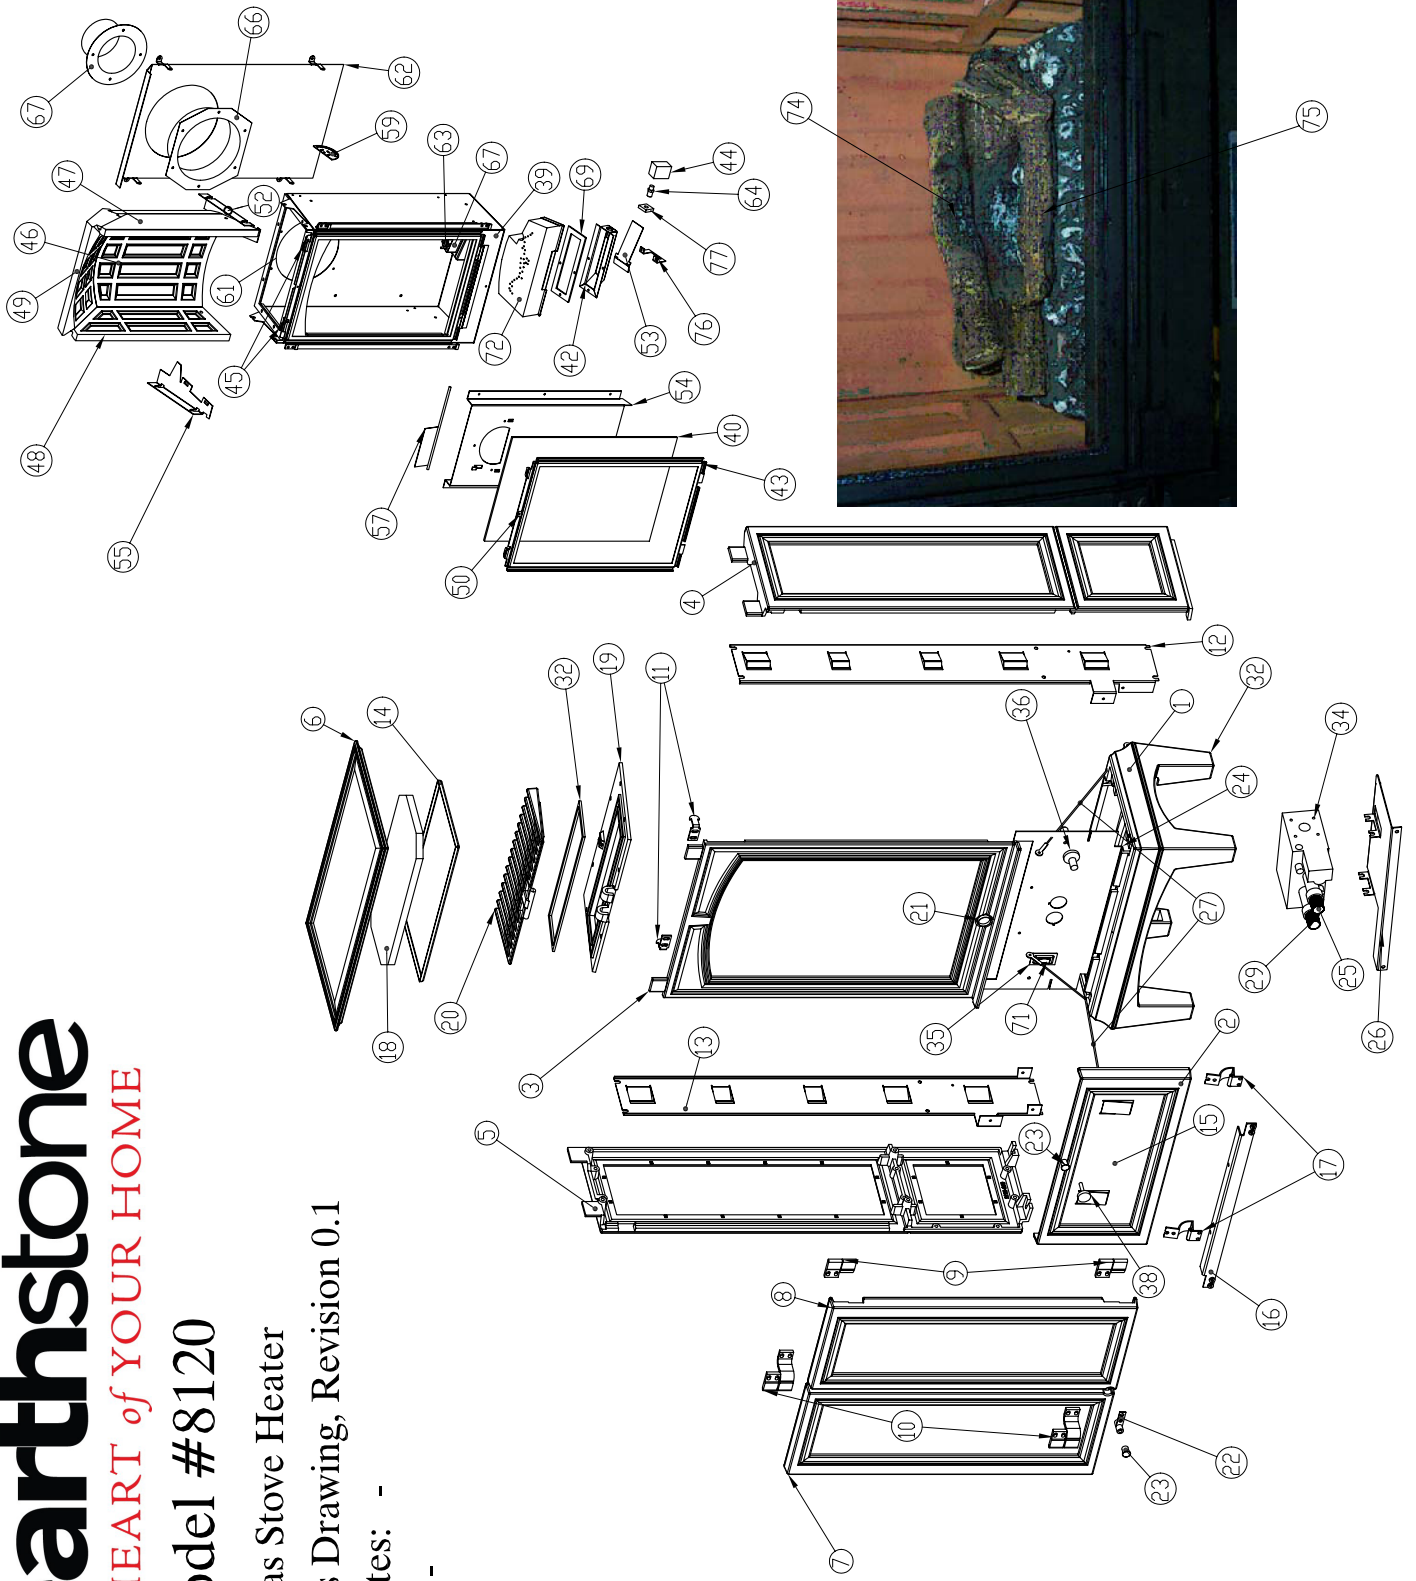

hearthstone

the HEART of YOUR HOME

Tudor Model #8120

Direct Vent Gas Stove Heater

Exploded Parts Drawing, Revision 0.1

Production Dates: -

Serial#: 01001 -

Model: Tudor Model #8120
 Production Dates: September '04 -
 Serial #: 001001 -

**Note: Specify color for enameled cast iron parts.*

Key	Part #	Description
1	2110-210	Cast Base
2	2110-220	Control Panel Door
3	2110-268	Façade
4	2110-255	Cast Side, Right
5	2110-250	Cast Side, Left
6	2110-280	Cast Top
7	2110-260	Door Frame, Left
8	2110-265	Door Frame, Right
9	5120-006	Door Hinge Assembly, Right
10	5120-005	Door Hinge Assembly, Left
11	5120-085	Façade Clip
12	5120-062	Stone Clip, Right
13	5120-064	Stone Clip, Left
14	5120-092	Top Heatshield
15	5120-030	Control Door Stone Retainer
16	5120-027	Control Door Hinge Bracket
17	5120-028	Control Door Hinge
18	3120-125	Ceramic Top Heatshield
19	2110-275	Heat Exchanger Base
20	2110-277	Heat Exchanger
21	5120-066	Magnet Mount
22	5120-038	Control Panel Door Knob Extension
23	5120-001	Control Panel Door Knob
24	5120-032	Control Panel
25	7211-407	1" S.I.T. Knob Extension On/Off/Pilot
26	5120-010	Valve Bracket
27	5570-030	Cable 1/16" x 12"
29	7211-404	Hi/Low Knob Extension
32	3160-122	Heat Exchanger Gasket
33	2110-205	Cast Foot
34	7211-300	S.I.T. Valve
35	3300-334	Label On/Off/T-Stat
36	7210-103	Ignitor
38	5300-160	Magnet
39	5120-050	Firebox