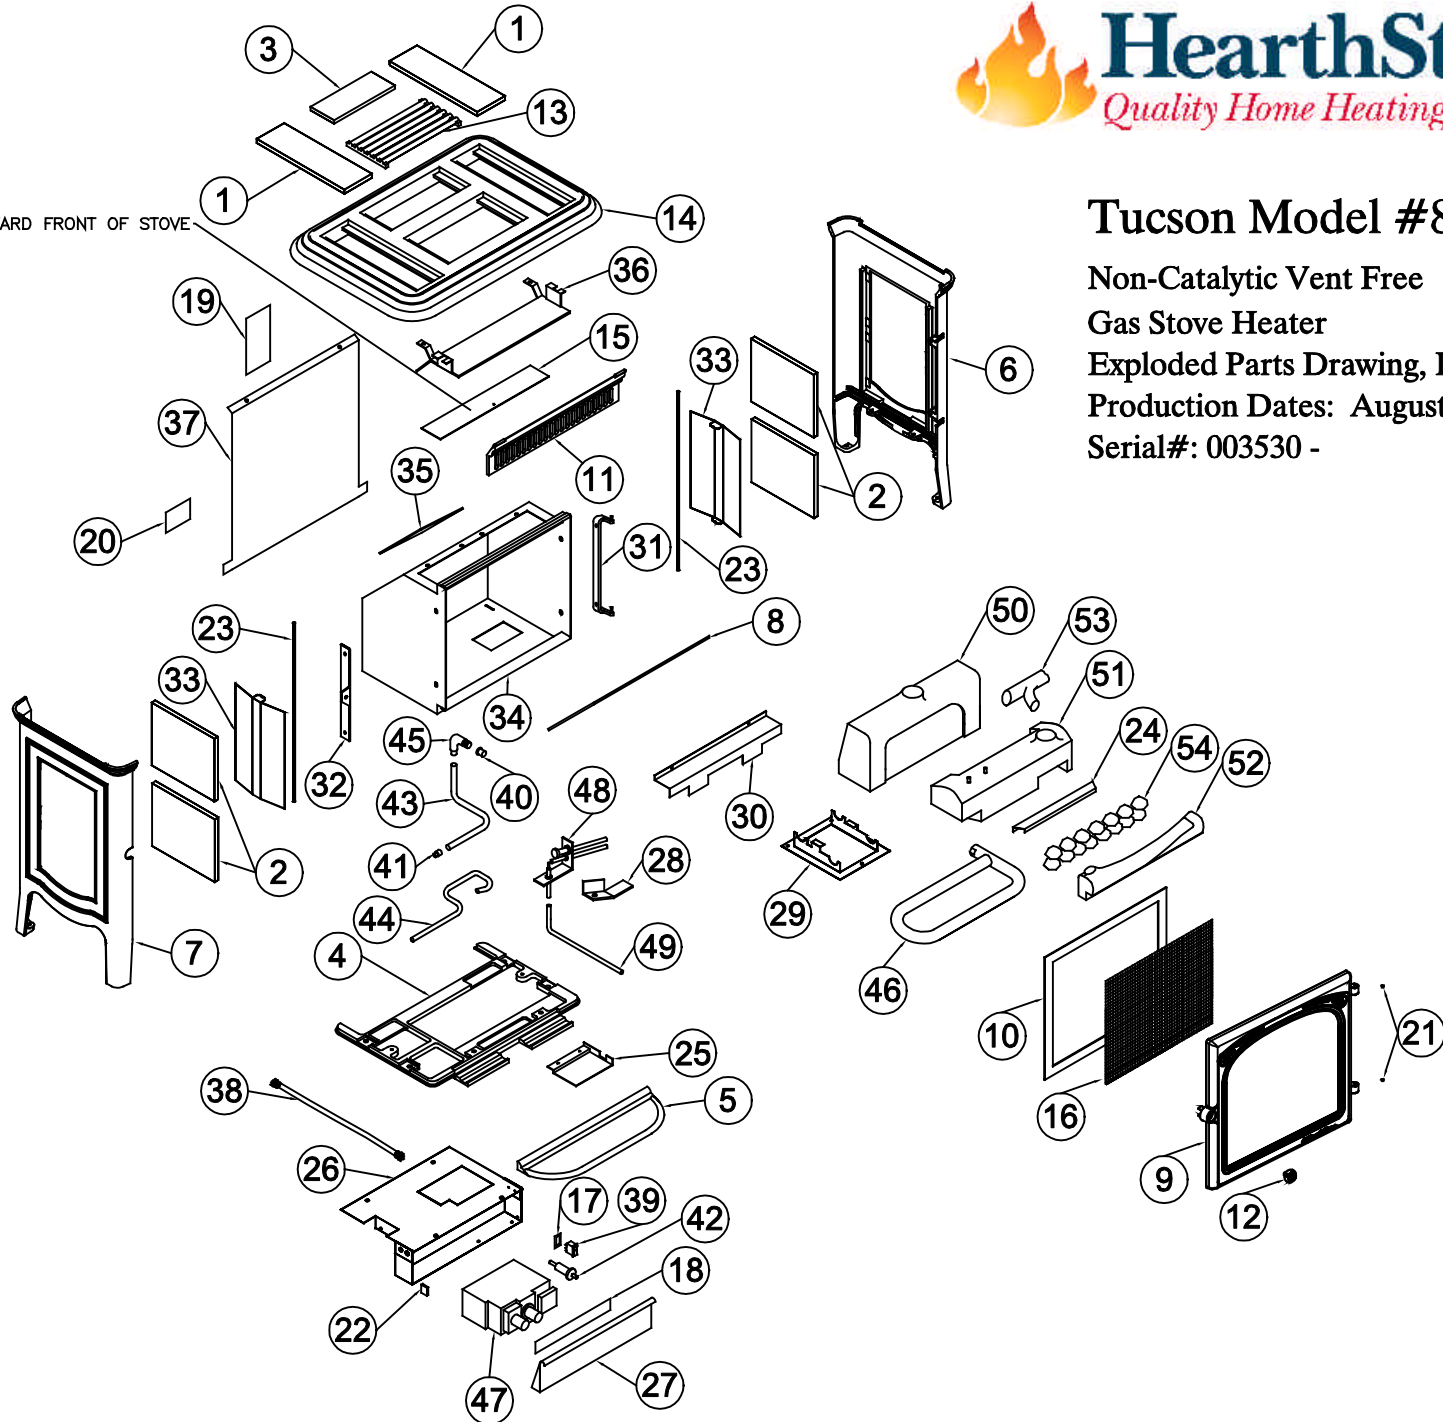

## Tucson Model #8745

Non-Catalytic Vent Free

Gas Stove Heater

Exploded Parts Drawing, Revision 0.0

Production Dates: August 2002 -

Serial#: 003530 -

ASSEMBLE WITH SCREW TOWARD FRONT OF STOVE

Model: Tucson Vent-Free Non-Catalytic #8745

Production Dates: August 2002 -

Serial #: 003530 -

Note: Color must be specified for cast iron parts which are available in enamel.

Key	Part #	Description
1	1741-350	Top Stone 3 5/16" x 10 5/16"
2	1741-351	Side Stone 7 1/2" x 6 1/2"
3	1741 - 352	Top Center Stone 8 5/8" x 3 5/8"
4	2710-116	Bottom Casting
5	2710-220	Ashlip
6	2710-321	Right Side Casting
7	2710-326	Left Side Casting
8	2710-482	Firebox Baffle - Cast
9	2710-511	Door
10	2710-560	Glass Retainer Frame
11	2710-581	Front Grill
12	2710-655	Door Handle
13	2710-810	Top Grill Plate
14	2710-818	Top Casting
15	5745-030	Firebox Top Plate
16	5745-020	Front Door Screen
17	3300-334	Label: On/Off/T-Stat
18	3300-502	Lighting Instruction Label
19	3300-562	Safety Rating Label
20	3300-512	Combustion/Vent Warning Label
21	4700-0605	Hinge Cap Plugs 3/16" ID x 11/16" OD
22	4700-0795	Access Door Magnet
23	5210-3070	Threaded Rod 1/4-20 x 19"
24	5320-070	Ember Support Screen
25	5710-119	Bottom Light Screen
26	5710-121	Valve & Ignitor Bracket
27	5710-128	Access Door
28	5710-131	ODS Pilot Bracket
29	5710-152	Burner Tube Holder Serial
30	5710-160	Air Intake Flap
31	5710-170	Hinge Bracket