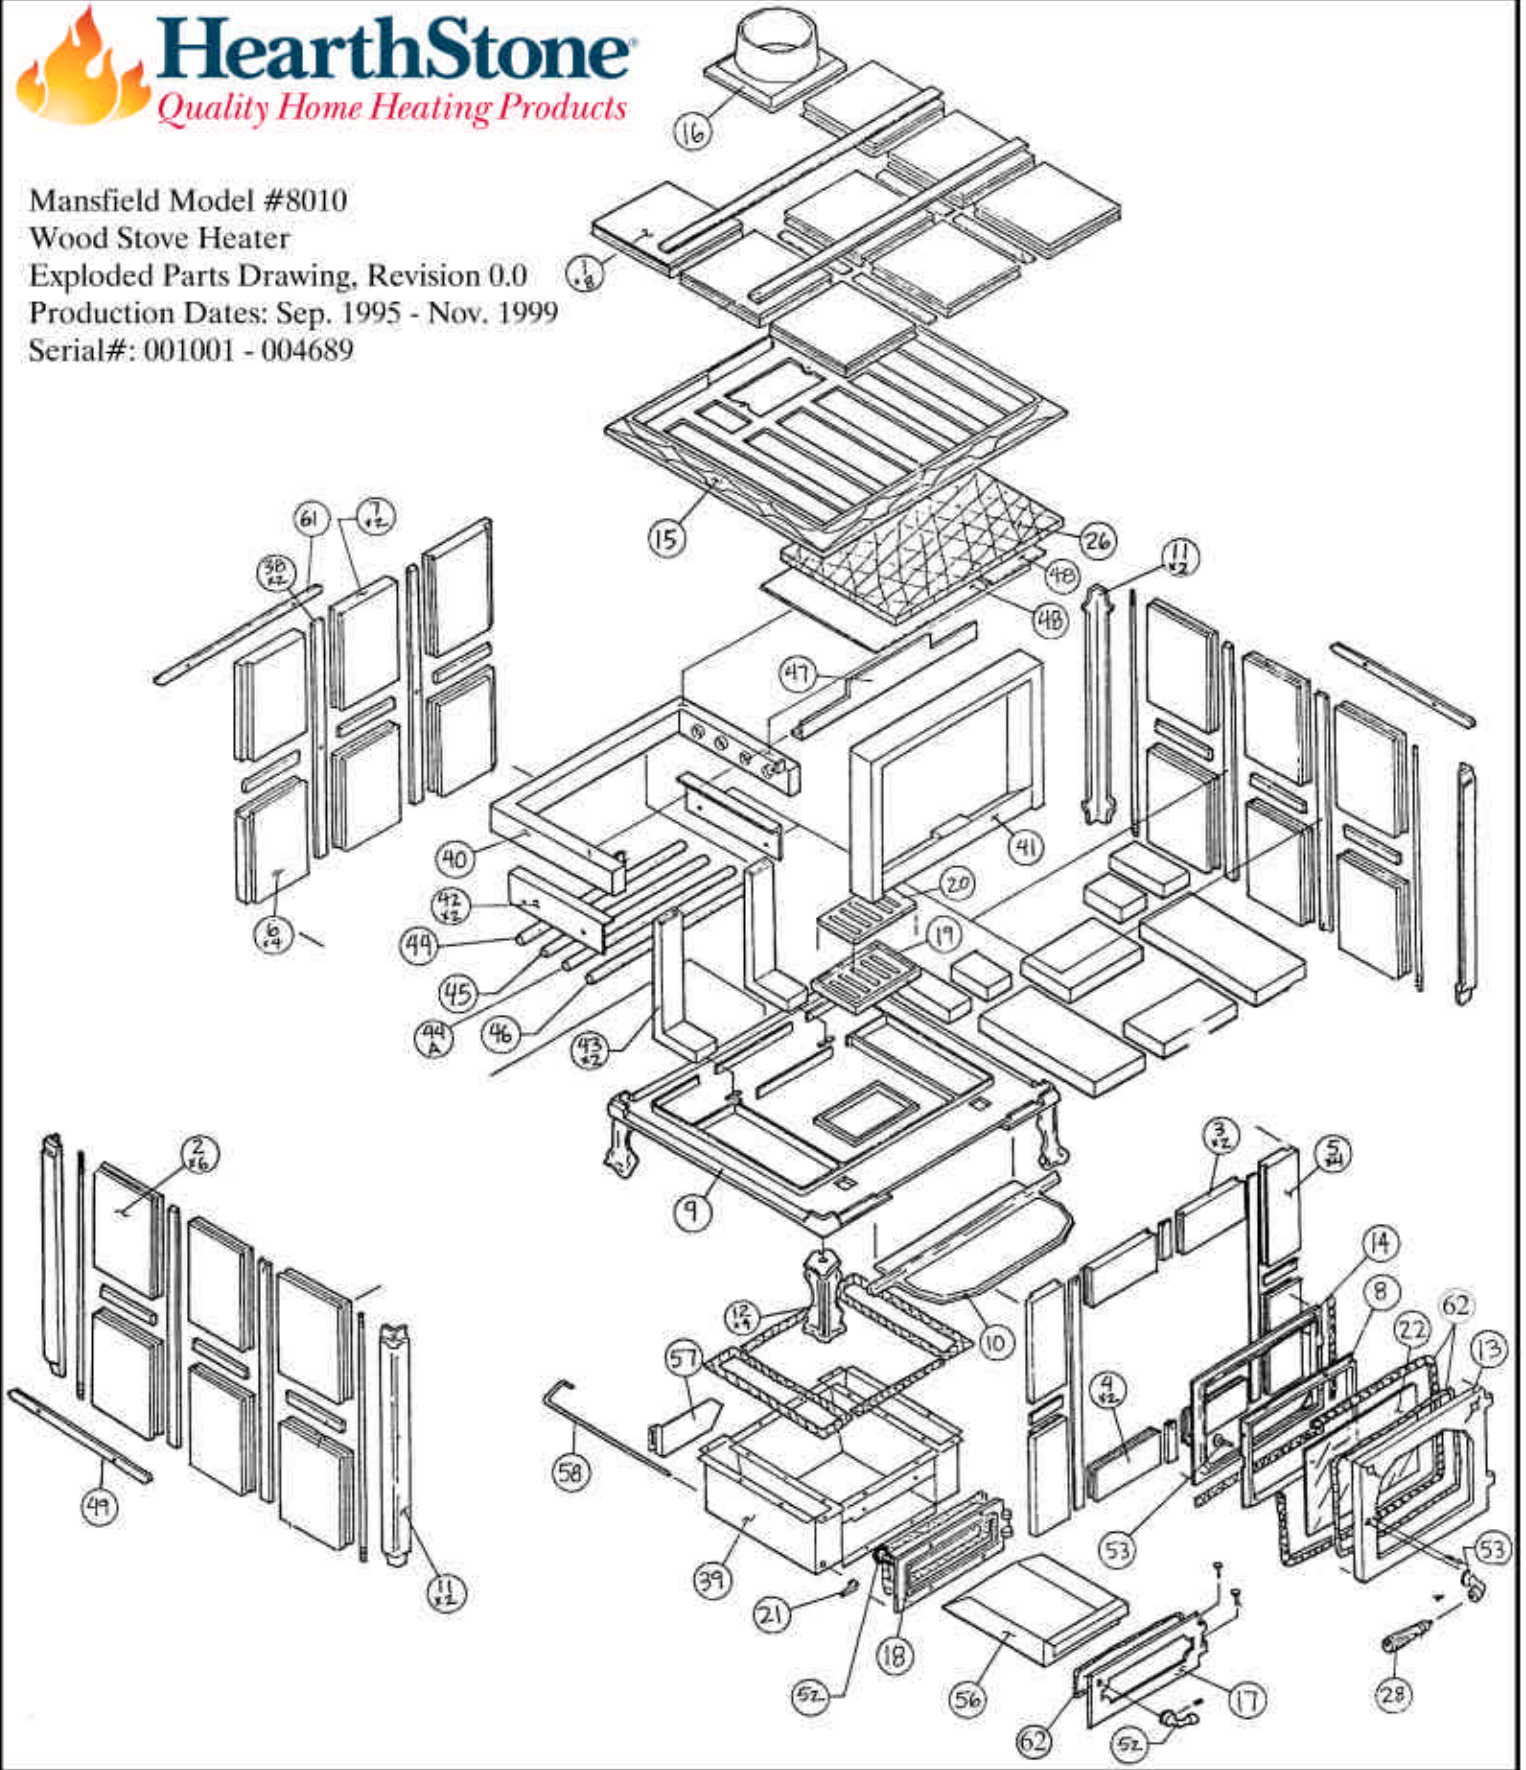

HearthStone

Quality Home Heating Products

Mansfield Model #8010

Wood Stove Heater

Exploded Parts Drawing, Revision 0.0

Production Dates: Sep. 1995 - Nov. 1999

Serial#: 001001 - 004689

Model: Mansfield #8010

Production Dates: September 1995 - November 1999

Serial #: 001001 - 004689

Note: Color must be specified for cast iron parts which are available in enamel.

Key	Part #	Description
1	1141-201	Top Stone 7-3/64" x 8-5/16"
2	1141-226	Side Stone 6-3/8" x 9-1/2"
3	1141-251	Front Top Stone 2-3/4" x 9-1/2"
4	1141-252	Front Bottom Stone 3-3/4" x 9-1/2"
5	1141-254	Front Corner Stone 2-19/32" x 9-1/2"
6	1141-255	Rear Corner Stone 8-1/32" x 9-1/2"
7	1201-26	Rear Center Stone 8" x 9-1/2"
8	2010-550	Glass Retention Frame
9	2010-101	Bottom Casting
10	2010-200	Ash Lip
11	2010-300	Corner Post
12	2510-303	Foot
13	2010-500	Front Door
14	2010-600	Front Door Frame
15	2010-800	Top Casting
16	2010-900	Flue Collar
17	2010-060	Ash Door
18	2010-050	Ash Door Frame
19	2610-017	Ash Grate Frame
20	2610-018	Ash Grate Top
21	2610-054	Primary Air Control Handle
22	90-57005	Glass Assembly Includes: IR Glass 11 3/16" x 17 9/16" x 5mm 5' 3/4" Gasket Tape Adhesive Backed
26	3120-201	Ceramic Blanket
28	94-58495	Detachable Handle
39	5010-050	Air Inlet/Ash Pan Box
40	5010-100	Secondary Air Manifold