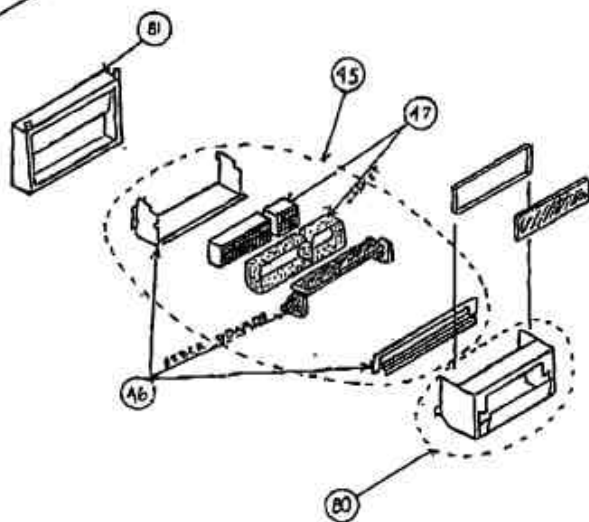

hearthstone

the HEART of YOUR HOME

Model: Harvest "Mod" A

Production Dates: July 1992 - September 1995

Serial #: 001001-002195

Note: Specify color for cast iron parts which are available in enamel.

Key	Part #	Description	
3	1421-51	Front Bottom Stone 2 3/4" x 8 1/2"	
4	1421-52A	Front Top Stone 3 3/4" x 8 1/2"	
5	1421-53	Front Side Stone 9 1/2" x 3 19/32"	
6	1421-54	Left Side Top Stone 4" x 6 11/16"	
7	1421-55	Left Side Bottom Stone 2 3/4" x 6 11/16"	
8	1421-56	Right Side Stone 6 11/16" x 9 1/2"	
9	1421-57	Top Center Stone 8 1/32" x 9 1/2"	
10	1421-58	Top Side Stone 8 1/32" x 15 5/8"	
11	1421-59	Left Side Vertical Stone 12" x 1 1/4"	
13	94-58422A	Ash Door Latch Kit	No Longer Available
		Includes: Handle Crank Ash Door Latch Ash Door Shaft Spiral Pin 3/16" x 1" Set Screw Flat Washer	
14	94-58420A	Front & Side Door Latch Assembly	(chrome)
		Includes: Handle Crank Side Door Latch Set Screw	
15	2421-211	Firebox Exit Guard	
16	94-58420A	Front & Side Door Latch Assembly	(chrome)
		Includes: Handle Crank Side Door Latch Set Screw	
17	2421-219	Front Door	
18	2421-221	Front Door Outer Frame	No Longer Available