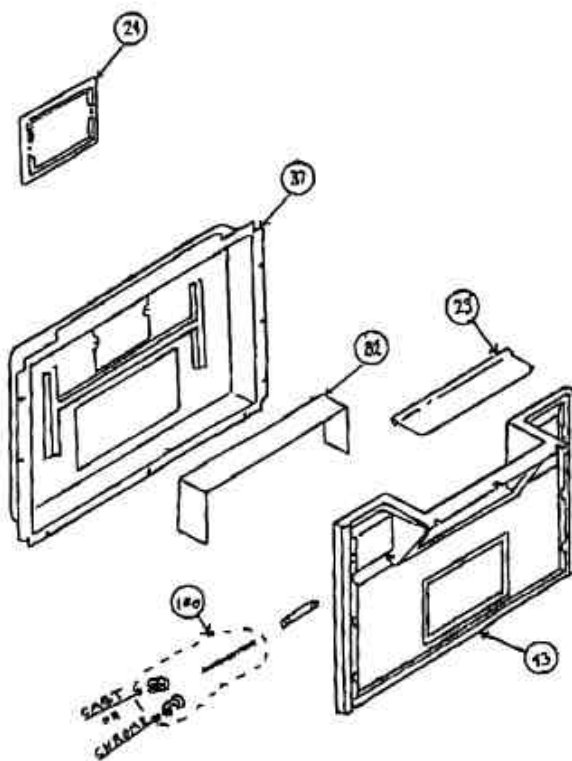

hearthstone

the HEART of YOUR HOME

Model: Harvest "Mod" A

Production Dates: July 1992 - September 1995

Serial #: 001001-002195

Note: Specify color for cast iron parts which are available in enamel.

Key	Part #	Description	
3	1421-51	Front Bottom Stone 2 3/4" x 8 1/2"	
4	1421-52A	Front Top Stone 3 3/4" x 8 1/2"	
5	1421-53	Front Side Stone 9 1/2" x 3 19/32"	
6	1421-54	Left Side Top Stone 4" x 6 11/16"	
7	1421-55	Left Side Bottom Stone 2 3/4" x 6 11/16"	
8	1421-56	Right Side Stone 6 11/16" x 9 1/2"	
9	1421-57	Top Center Stone 8 1/32" x 9 1/2"	
10	1421-58	Top Side Stone 8 1/32" x 15 5/8"	
11	1421-59	Left Side Vertical Stone 12" x 1 1/4"	
13	94-58422A	Ash Door Latch Kit	No Longer Available
		Includes: Handle Crank Ash Door Latch Ash Door Shaft Spiral Pin 3/16" x 1" Set Screw Flat Washer	
14	94-58420A	Front & Side Door Latch Assembly	(chrome)
		Includes: Handle Crank Side Door Latch Set Screw	
15	2421-211	Firebox Exit Guard	
16	94-58420A	Front & Side Door Latch Assembly	(chrome)
		Includes: Handle Crank Side Door Latch Set Screw	
17	2421-219	Front Door	
18	2421-221	Front Door Outer Frame	No Longer Available