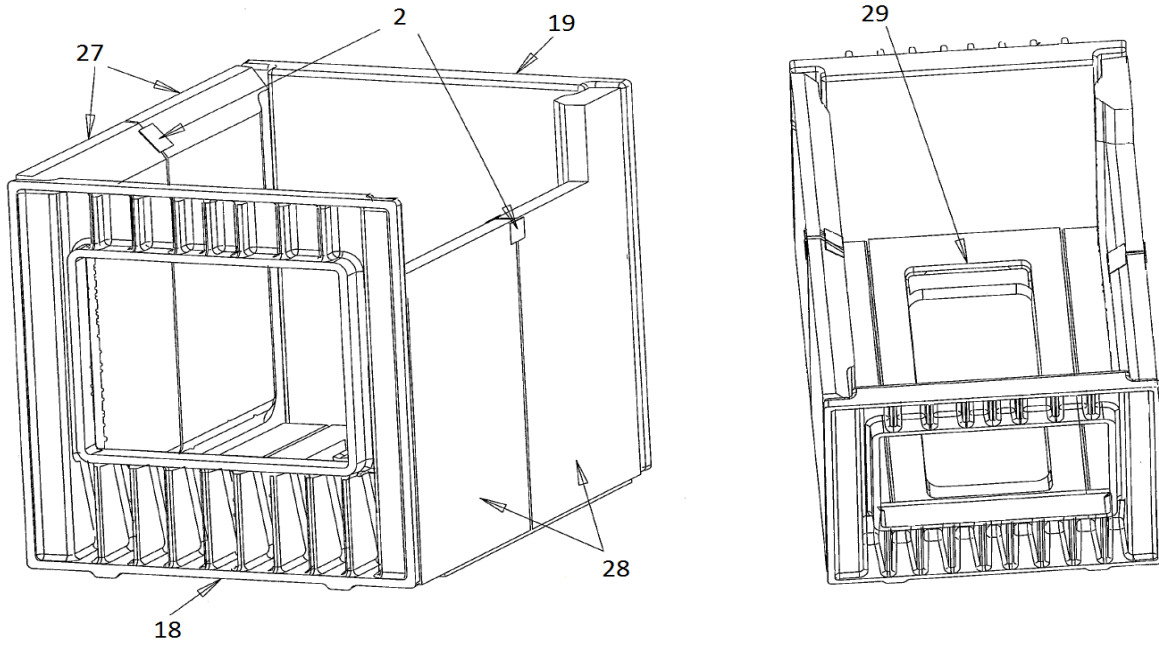

DEVA
Model 8220

hearthstone
the HEART of YOUR HOME

Parts List:

p. 2

1	
2	
3	
4	
5	
6	
7	
8	
9	
10	
11	
12	
13	
14	
15	
16	
17	
18	
19	
20	
21	
22	
23	
24	
25	
26	
27	
28	
29	
30	
31	
32	
33	
34	
35	

DEVA

Model 8220

hearthstone

the HEART of YOUR HOME

Parts List:

p. 3