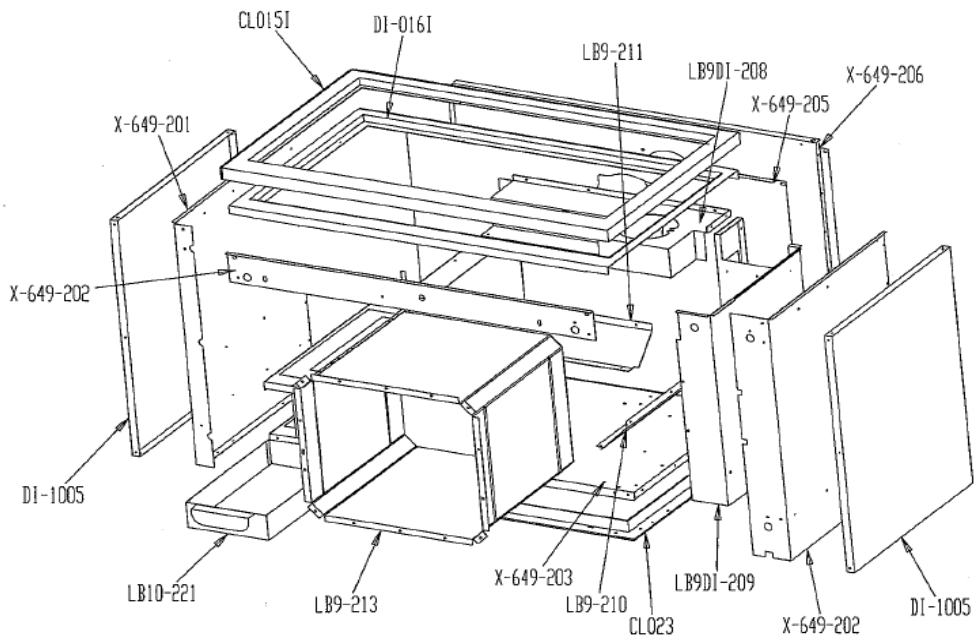

DEVA
Model 8220

hearthstone
the HEART of YOUR HOME

Parts List:

p. 2

1	
2	
3	
4	
5	
6	
7	
8	
9	
10	
11	
12	
13	
14	
15	
16	
17	
18	
19	
20	
21	
22	
23	
24	
25	
26	
27	
28	
29	
30	
31	
32	
33	
34	
35	

DEVA

Model 8220

hearthstone

the HEART of YOUR HOME

Parts List:

p. 3