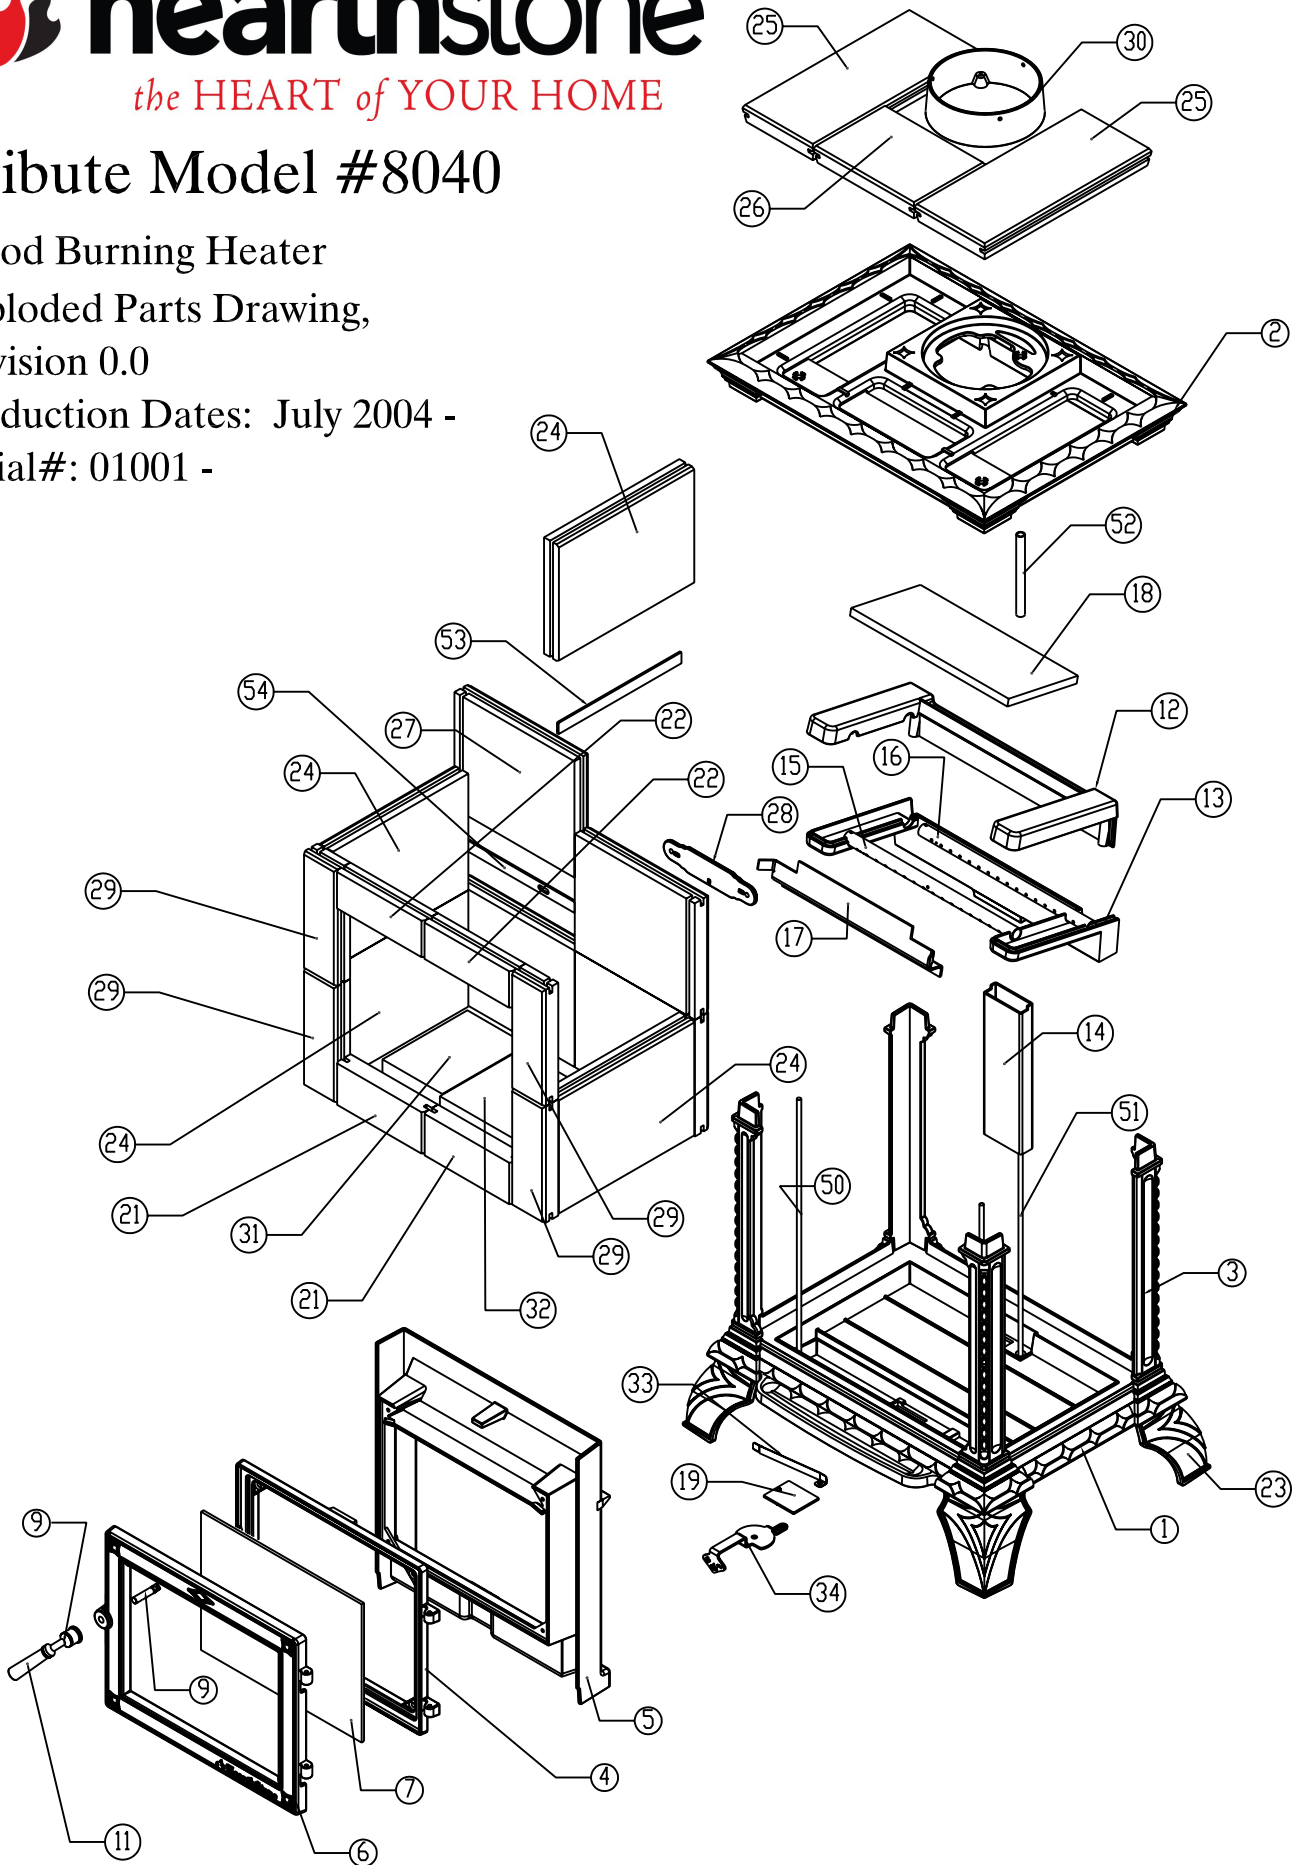

## Tribute Model #8040

Wood Burning Heater

Exploded Parts Drawing,

Revision 0.0

Production Dates: July 2004 -

Serial#: 01001 -

# hearthstone

*the HEART of YOUR HOME*

Model: Tribute Model #8040

Production Dates: July 2004 -

Serial #: 001001 -

Note: Specify color for enameled cast iron parts.

Key	Part #	Description
1	2010-410	Bottom Casting
2	2010-490	Top Casting
3	2010-420	Corner Column Casting
4	2010-440	Door Frame
5	2010-430	Primary Air Plenum
6	2010-450	Door
7	<b>90-58405</b>	<b>Glass Kit (Include gasket &amp; hardware)</b>
9	<b>90-73212</b>	<b>Latch Kit</b> Includes: Set Screw (4) Door Latch Spacer Spring Chrome Door Crank Door Latch
11	<b>90-71100</b>	<b>Wood Handle Kit</b>
12	2010-470	Secondary Air Manifold, Top
13	2010-480	Secondary Air Manifold, Bottom
14	5040-050	Secondary Air Riser
15	5040-052	Secondary Air Tube #2 (Front)
16	5040-051	Secondary Air Tube #1(Rear)
17	5040-070	Baffle Support
18	3120-040	Ceramic Baffle
19	5021-025-1	Primary Air Control Slide
21	1041-430	Front Lower Stone 2 3/4" x 6 15/16"
22	1041-450	Front Upper Stone 2 1/2" x 6 15/16"
23	2010-210	Foot
24	1041-420	Side Stone 8" x 10 3/4"
25	1041-460	Top Side Stone 5 1/2" x 13 1/8"
26	1041-470	Top Center Stone 5.6" x 8"
27	1041-410	Rear Stone 8" x 9 1/2"
28	2010-275	Stone Trim
29	1041-440	Front Side Stone 2 5/8" x 8"
30	2010-285	Flue Collar
31	0000-400	Left Bottom Refractory Stone 6 3/8" x 6 3/8"

32	0000-100	Right Bottom Refractory Stone 4 3/4" x 6 3/4"
33	5021-020	Primary Air Slider Bracket
34	5040-030	Primary Air Control Handle
50	5210-3070	Threaded Rod 1/4-2x19
51	5210-3060	Threaded Rod 1/4-20x20-1/4
52	5040-080	Tie-Rod Sleeve
53	5000-024	Side Spline
54	5000-023	Rear Spline
<b>NA</b>	<b>90-58400</b>	<b>Gasket Kit</b>
		Includes:
	3110-056	Gasket: Rope, 1/4", BLK, AD
	3110-059	Gasket: Rope, 3/8" Med Den, BLK
	3120-059	Gasket: Glass clip, Black HER 1/TRI
	99-090N	Glue: Gasket, 2 OZ