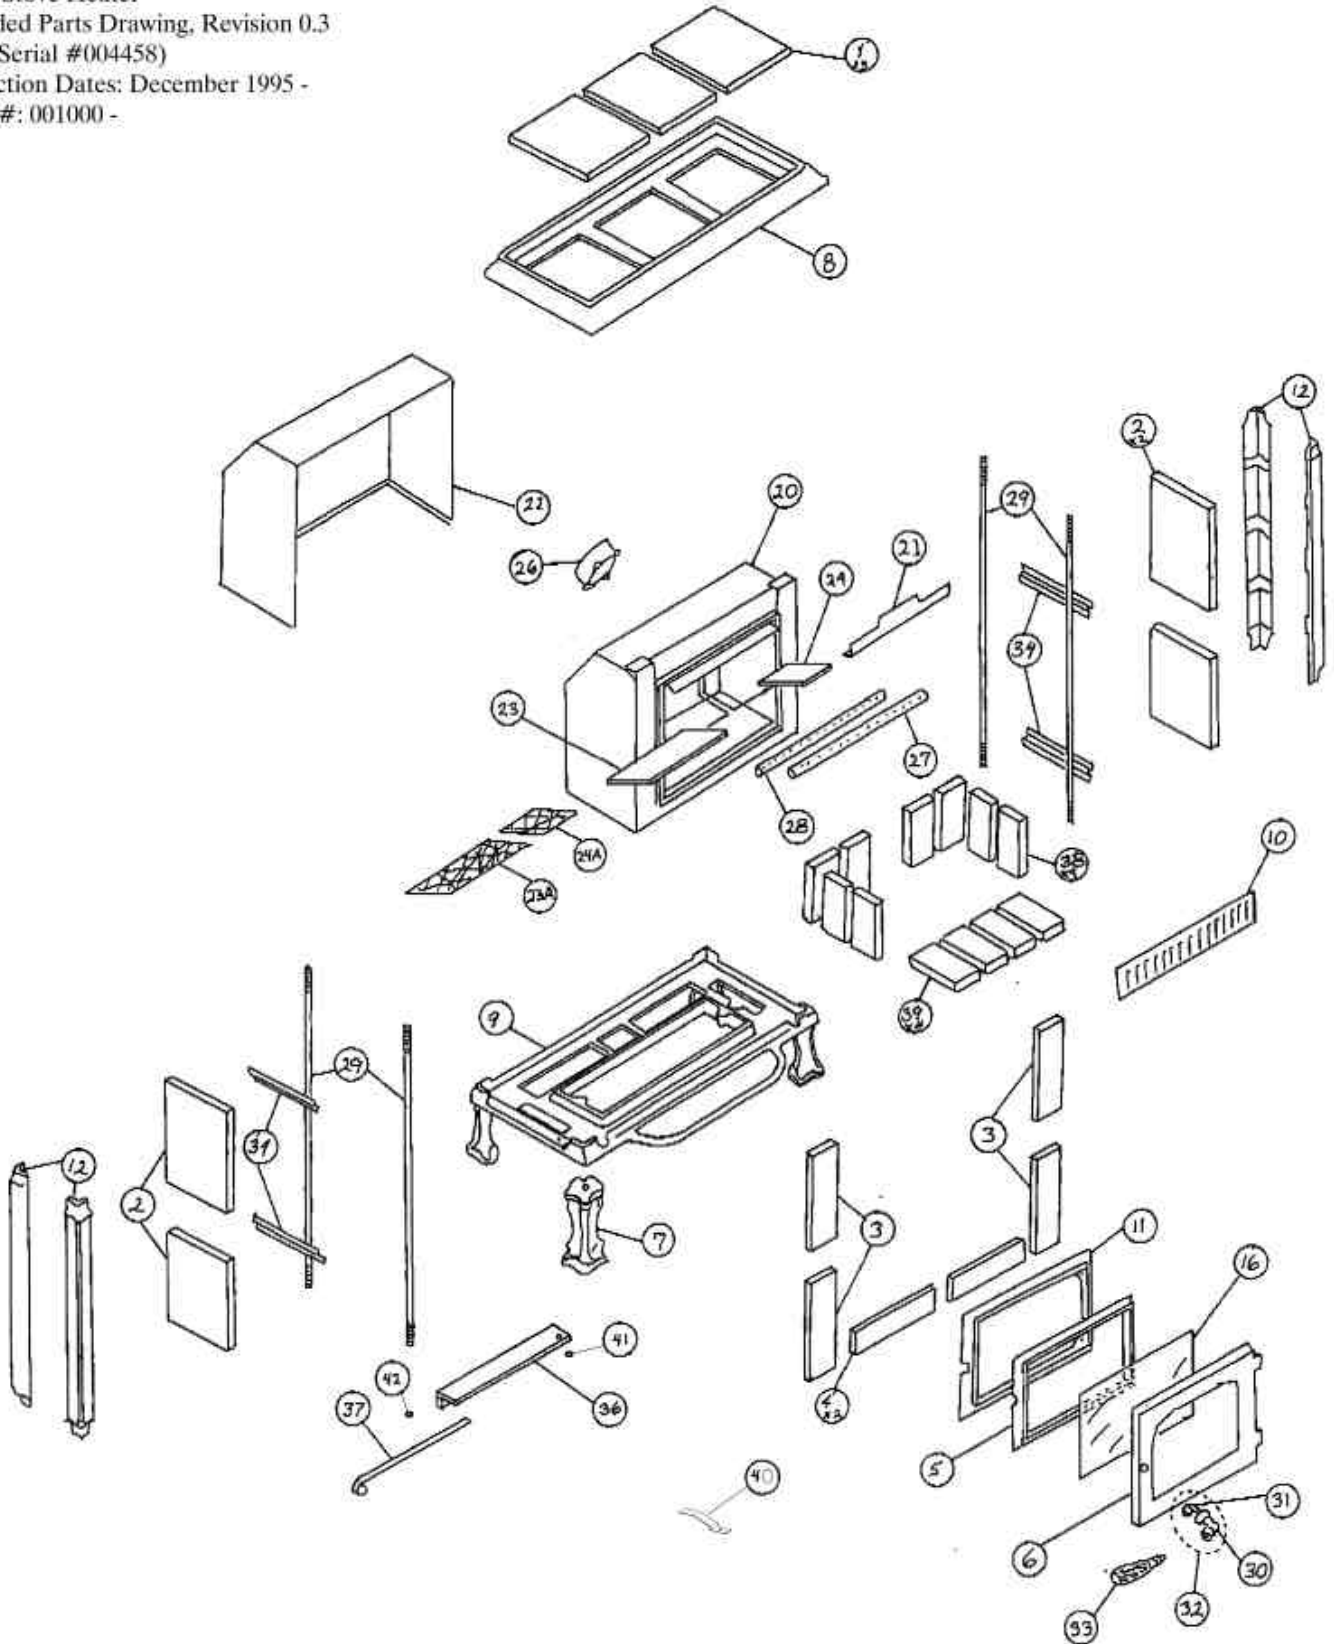

Starlet Model #8550
Wood Stove Heater
Exploded Parts Drawing, Revision 0.3
(from Serial #004458)
Production Dates: December 1995 -
Serial #: 001000 -

Model: Starlet #8550

Production Dates: December 1995 -

Serial #: 001000 -

Note: Color must be specified for cast iron parts which are available in enamel and stone in granite.

Key	Part #	Description
1	1546-462	Top Stone 8" x 9 1/2" 4 Bevels
2	1546-462A	Side Stone 8" x 9 1/2" 1 Bevels
3	1546-463	Front Corner Stone 3 1/2" x 9 1/2"
4	1546-464	Front Bottom Stone 2 1/2" x 8 1/2"
5	2421-316	Front Glass Frame
6	2510-220	Front Door
7	2510-303	Bottom Foot
8	2510-401	Top Casting
9	2510-402	Bottom Casting
10	2510-403F	Front Grill
11	2510-412	Front Door Frame - NO LONGER AVAILABLE
12	2510-413	Corner Post
16	94-58405	Glass Assembly Includes: Front Door Glass 11 5/16" x 15 19/32 x 5mm Gasket: Tape 3/4" x 5' Adhesive Backed
20	5550-500	Firebox
21	5550-310	Front Baffle Support Bracket
22	5550-510	Heat Shield Shell
23	5550-361	Baffle Half "B" 9 1/4" x 14" x 1/4"
23A	3120-914	Ceramic Board 9" x 14" x 1/2"
24	5550-360	Baffle Half "A" 9 1/4" x 6" x 1/4"
24A	3120-906	Ceramic Board 9" x 6" x 1/2"
26	2610-016	Flue Collar
27	5550-552	Secondary Air Tube #2 (Front)
28	5550-551	Secondary Air Tube #1 (Rear)
30	95-73500	Chrome Handle Crank (Included in Front Door Latch Kit)
31	95-73500	Front Door Latch (Included in Front Door Latch Kit)